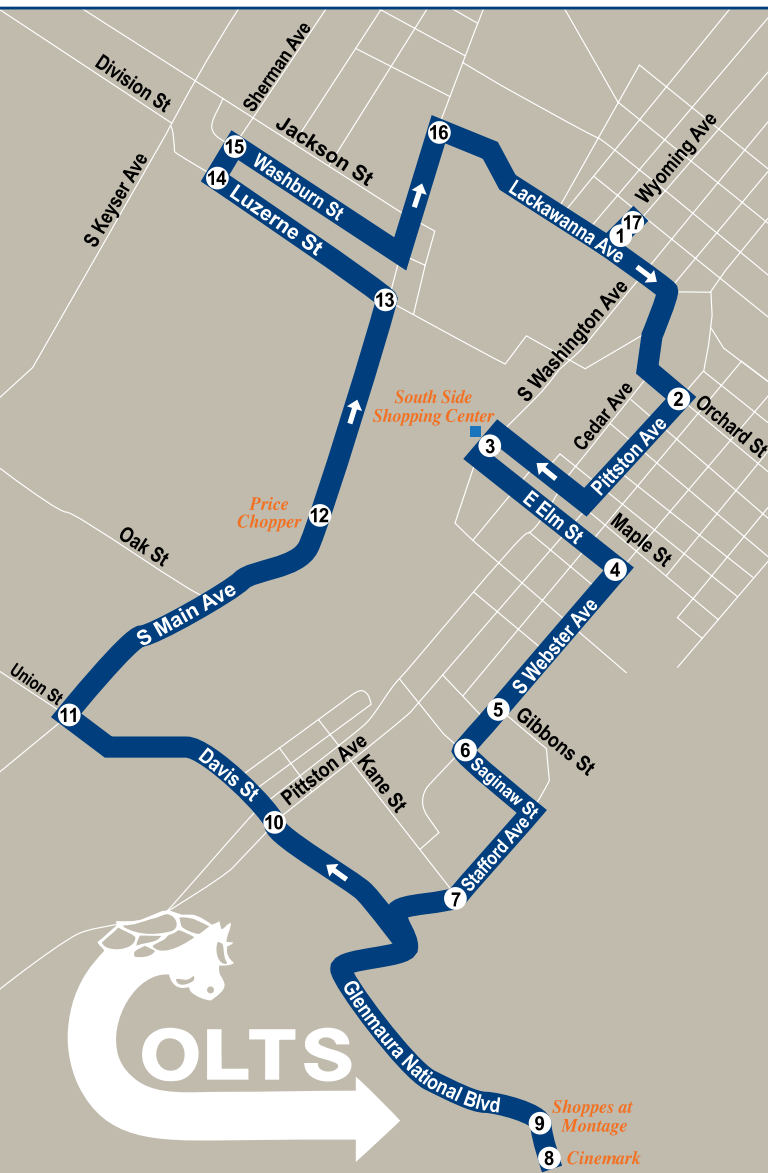

COLTS will get you where you need to go... day and night!

The Evening City Circle runs Monday through Friday. Trips begin at 8 p.m. in the 100 block of Wyoming Avenue and repeat every hour. The last run ends at 12:51 a.m. There are both North and South routes.

Evening City Circle South

Great for people going to work
or job training in the evening.

**County of Lackawanna
Transit System**

**www.coltsbus.com
(570) 346-2061**

Evening City Circle South

Monday through Friday

Time	Map #	Pickup Point
8:00 p.m.	1	Depart 100 Block Wyoming Ave. (Diversified Building)
8:02 p.m.	2	Corner of Pittston Ave. & Orchard St.
8:07 p.m.	3	1024 S. Washington Ave. (Rite-Aid and Mr. Z's)
8:11 p.m.	4	Corner of East Elm St. & S. Webster Ave.
8:12 p.m.	5	Corner of Gibbons St. & S. Webster Ave.
8:14 p.m.	6	Corner of Saginaw St. & S. Webster Ave. (Hilltop Manor)
8:17 p.m.	7	Corner of Kane St. & Stafford Ave. (Econo Lodge)
8:24 p.m.	8	Cinemark Theater
8:26 p.m.	9	Shoppes at Montage
8:31 p.m.	10	Corner of Pittston Ave. & Davis St.
8:33 p.m.	11	Corner of Union St. & N. Main Ave., Taylor
8:36 p.m.	12	Price Chopper & Wal-Mart Shopping Plaza
8:38 p.m.	13	Corner of Luzerne St. & South Main Ave. (Walgreen's)
8:40 p.m.	14	Corner of Luzerne St. & Sherman Ave.
8:42 p.m.	15	Corner of Sherman Ave. & Washburn St. (Pantry-Quik)
8:46 p.m.	16	Corner of N. Main St. & W. Lackawanna Ave.
8:51 p.m.	17	Arrive at Diversified Building

Trips start at the beginning of every hour: 8 p.m., 9 p.m., 10 p.m., 11 p.m., and midnight. The Evening City Circle runs Monday through Friday. There is no service on weekends or holidays.

Continuous hourly bus schedule until 12:51 a.m. All times are approximate due to varying weather and road conditions. The shuttle can also be waved down anywhere along the route.