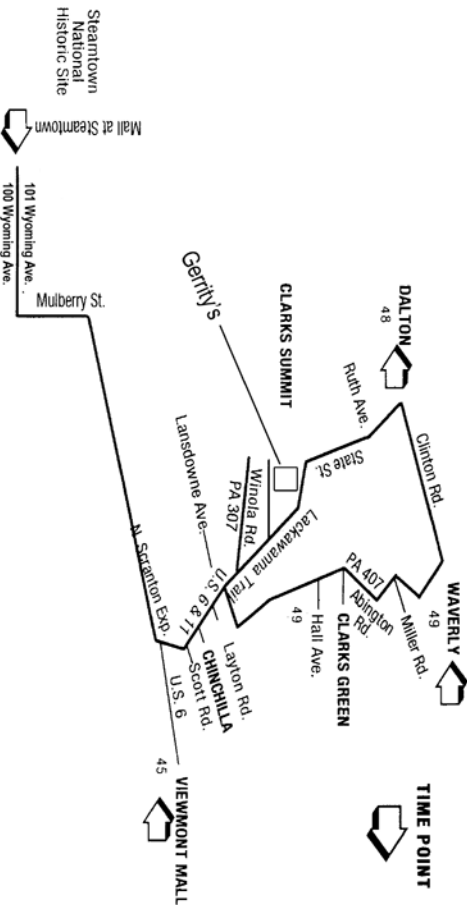

Monday through Friday

Arrival times at terminals are approximate and will vary because of road and traffic conditions.

FROM SCRANTON TO DALTON/WAVERLY

100 Wyoming Ave. Downtown	Arrive Viewmont Mall	Leave Viewmont Mall	Dalton	Waverly
AM	AM	AM	AM	AM
6:40			7:04	7:08
8:00•	8:10	8:15		
8:50	9:00	9:05	9:24	9:28
10:25•	10:35	10:40		
11:20	11:30	11:35	11:54	11:58
PM	PM	PM	PM	PM
12:55•	1:05	1:10		
1:45•	1:55	2:00		
2:35	2:45	2:50	3:09	3:13
4:10•	4:20	4:25		
5:35	5:45	5:45	6:04	6:08

•To Viewmont Mall only via Expressway

FROM WAVERLY TO SCRANTON

Waverly	Arrive Viewmont Mall	Leave Viewmont Mall	101 Wyoming Ave.
AM	AM	AM	AM
7:10			7:35
			8:25
9:30	9:44	9:50	10:00
			10:50
PM	PM	PM	PM
12:00	12:14	12:20	12:30
			1:20
			2:10
3:15	3:29	3:35	3:45
			4:35
6:08	6:22	6:25	6:35

Weekdays only, Dalton/Waverly bus, Express to Viewmont Mall, then regular route to Dalton and Waverly

Saturday

No service Sunday and Holidays.

Viewmont Mall	Dalton	Waverly	Viewmont Mall
AM	AM	AM	AM
10:55 [†]	11:14	11:18	11:32
PM	PM	PM	PM
2:15 [†]	2:34	2:38	2:52
4:55 [†]	5:14	5:18	5:32

Viewmont Mall	100 Wyoming Ave. Downtown
AM	AM
11:35	11:45
PM	PM
2:55	3:05
5:35	5:45

[†]Saturday Only, Dalton/Waverly bus will leave from Viewmont Mall only, NOT from Downtown Scranton