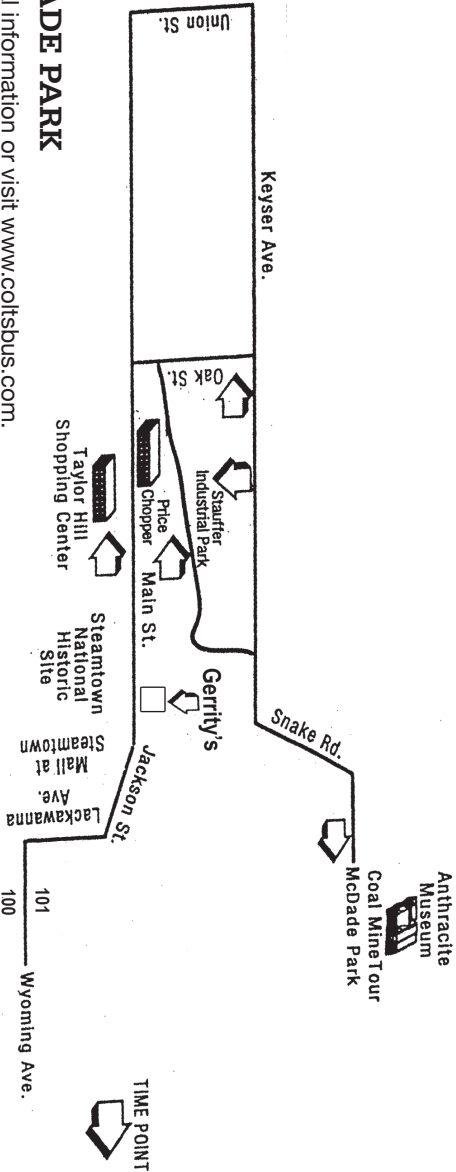

FARES

ALL FARES $1.25
TRANSFERS $ .25

REDUCED FARES:
Disabled persons with Reduced Transit Fare ID Card..... $ .60
Senior citizens aged 65 and older with Commonwealth ID Card..... FREE