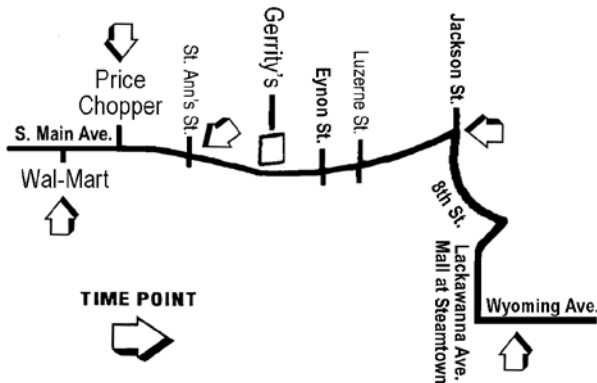

# Monday through Friday

Arrival times at terminals are approximate and will vary because of road and traffic conditions.

## FROM SCRANTON TO SOUTH MAIN AVE.

101 Wyoming Ave.	Jackson St. & Main Ave.	St. Ann's St. & Main Ave.	Price Chopper	Wal-Mart
AM	AM	AM	AM	AM
7:05	7:10	7:12	7:17	7:25
8:05	8:10	8:12	8:17	8:25
9:05	9:10	9:12	9:17	9:25
10:05	10:10	10:12	10:17	10:25
11:05	11:10	11:12	11:17	11:25
PM	PM	PM	PM	PM
12:05	12:10	12:12	12:17	12:25
1:05	1:10	1:12	1:17	1:25
2:05	2:10	2:12	2:17	2:25
3:05	3:10	3:12	3:17	3:25
4:05	4:10	4:12	4:17	4:25
5:05	5:10	5:12	5:17	5:25

## FROM SOUTH MAIN AVE. TO SCRANTON

Wal-Mart	St. Ann's St. & Main Ave.	Jackson St. & Main Ave.	100 Wyoming Ave.
AM	AM	AM	AM
7:25	7:28	7:35	7:45
8:25	8:28	8:35	8:45
9:25	9:28	9:35	9:45
10:25	10:28	10:35	10:45
11:25	11:28	11:35	11:45
PM	PM	PM	PM
12:25	12:28	12:35	12:45
1:25	1:28	1:35	1:45
2:25	2:28	2:35	2:45
3:25	3:28	3:35	3:45
5:00	5:03	5:10	5:20
5:25	5:28	5:35	5:45