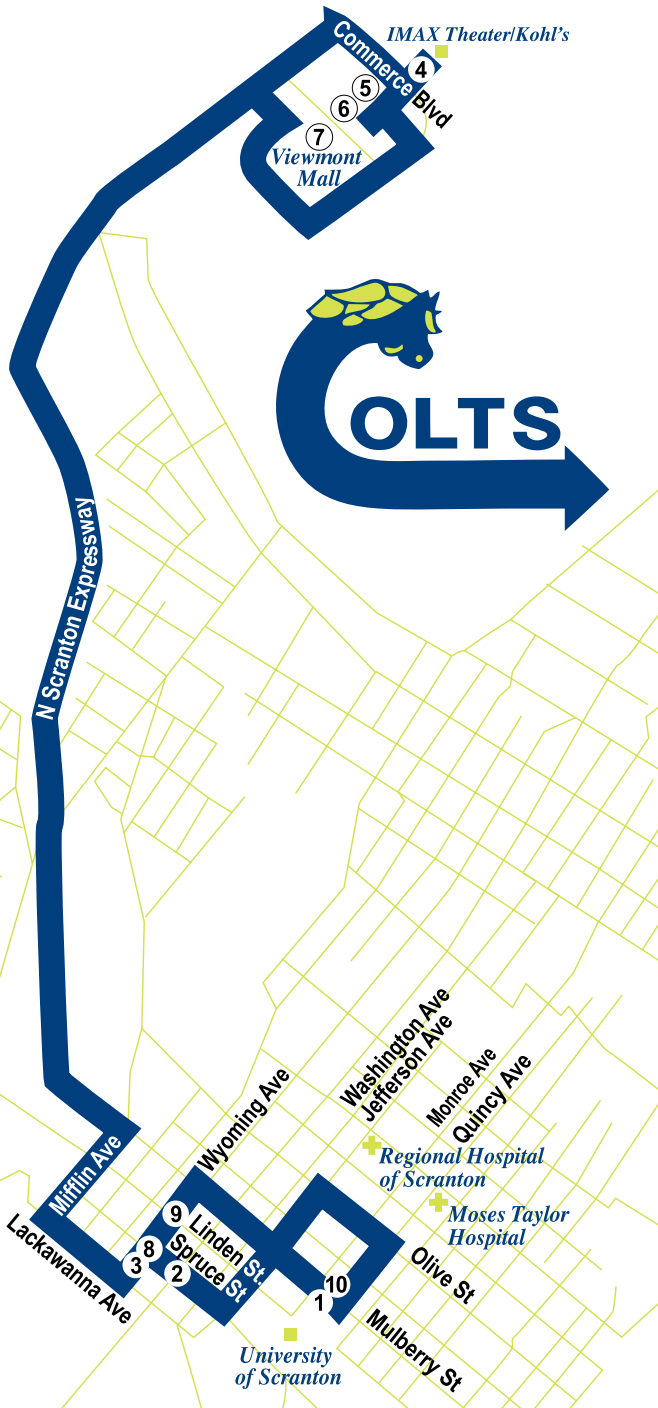

#73 Saturday Night Special

Mulberry at Hitchcock	Spruce at N Washington	110 Wyoming	IMAX Theatre	Target Marshalls
PM	PM	PM	PM	PM
5:00	5:04	5:06	5:21	5:24
6:00	6:04	6:06	6:21	6:24
7:00	7:04	7:06	7:21	7:24
8:00	8:04	8:06	8:21	8:24
9:00	9:04	9:06	9:21	9:24
10:00	10:04	10:06	10:21	10:24
11:00	11:04	11:06	11:21	11:24
AM	AM	AM	AM	AM
12:00	12:04	12:06	12:21	12:24

Walmart	Viewmont Mall	123 Wyoming	Wyoming at Linden	Mulberry at Hitchcock
PM	PM	PM	PM	PM
5:29	5:35	5:50	5:52	6:00
6:29	6:35	6:50	6:52	7:00
7:29	7:35	7:50	7:52	8:00
8:29	8:35	8:50	8:52	9:00
9:29	9:35	9:50	9:52	10:00
10:29	10:35	10:50	10:52	11:00
11:29	11:35	11:50	11:52	12:00
AM	AM	AM	AM	AM
12:29	12:35	12:50	12:52	1:00

For more information about COLTS routes, call (570) 346-2061 or e-mail info@coltsbus.com.

Effective 1/12

County of Lackawanna Transit System

800 North South Road
Scranton, PA 18504

www.coltsbus.com

info@coltsbus.com

(570) 346-2061

Saturday Night Special

Schedule

- 5:00 p.m. ① Mulberry St. at Hitchcock Court
(opposite entrance to DeNaples Center)
Turns onto Jefferson Ave.
- 5:04 p.m. ② Spruce at N Washington
- 5:06 p.m. ③ 110 Wyoming Ave.
To Lackawanna Ave. to Mifflin Ave.
McDade Expressway to Business Route 6
To Commerce Blvd.
- 5:21 p.m. ④ IMAX Theater entrance
Loop parking lot to main entrance, then
cross to Commerce Blvd to Target
- 5:24 p.m. ⑤ Target
- 5:29 p.m. ⑥ Walmart
To Commerce Blvd to Mall parking lot
(entrance near Raymour & Flanagan)
- 5:35 p.m. ⑦ Viewmont Mall (main entrance near
Applebee's)
Business Route 6 to McDade Expressway
To Mifflin Ave. to Lackawanna Ave.
- 5:50 p.m. ⑧ 123 Wyoming Ave.
- 5:52 p.m. ⑨ Wyoming Ave. at Linden St.
To Mulberry St. to Jefferson Ave.
To Olive St. to Quincy Ave.
- 6:00 p.m. ⑩ Mulberry St. at Hitchcock Court