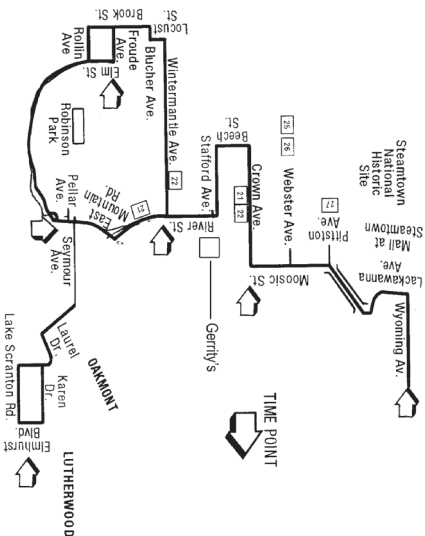

21 EAST MOUNTAIN  
 22 WINTERMANTEL  
 23 OAKMONT

Call 346-2061 for additional information or visit [www.coltsbus.com](http://www.coltsbus.com).

# Monday through Friday

Arrival times at terminals are approximate and will vary because of road and traffic conditions.

## FROM DOWNTOWN TO E. MOUNTAIN/ WINTERMANTEL/OAKMONT

101 Wyoming Ave. Downtown	Moosic St. at Crown Ave.	Wintermantel Ave. at River St.	Froude Ave. at Elm St.	Lutherwood
<b>AM</b>	<b>AM</b>	<b>AM</b>	<b>AM</b>	<b>AM</b>
7:35	7:39	7:45	7:49	7:59
8:35	8:39	8:45	8:49	8:59
9:35•	9:39	9:45	9:49	9:59
10:35	10:39	10:45	10:49	10:59
11:35•	11:39	11:45	11:49	11:59
<b>PM</b>	<b>PM</b>	<b>PM</b>	<b>PM</b>	<b>PM</b>
12:35	12:39	12:45	12:49	12:59
1:35•	1:39	1:45	1:49	1:59
2:35	2:39	2:45	2:49	2:59
3:35•	3:39	3:45	3:49	3:59
4:35	4:39	4:45	4:49	4:59
5:35	5:39	5:45	5:49	5:59

## FROM E. MOUNTAIN/WINTERMANTEL/ OAKMONT TO DOWNTOWN

Oakmont	East Mountain Rd. at Seymour Ave.	Wintermantel Ave. at River St.	Moosic St. at Crown Ave.	100 Wyoming Ave. Downtown
<b>AM</b>	<b>AM</b>	<b>AM</b>	<b>AM</b>	<b>AM</b>
8:03	8:07	8:09	8:16	8:20
9:03	9:07	9:09	9:16	9:20
10:03	10:07	10:09	10:16	10:20
11:03	11:07	11:09	11:16	11:20
<b>PM</b>	<b>PM</b>	<b>PM</b>	<b>PM</b>	<b>PM</b>
12:03	12:07	12:09	12:16	12:20
1:03	1:07	1:09	1:16	1:20
2:03	2:07	2:09	2:16	2:20
3:03	3:07	3:09	3:16	3:20
4:03	4:07	4:09	4:16	4:20
5:03	5:07	5:09	5:16	5:20
6:03	6:07	6:09	6:16	6:20