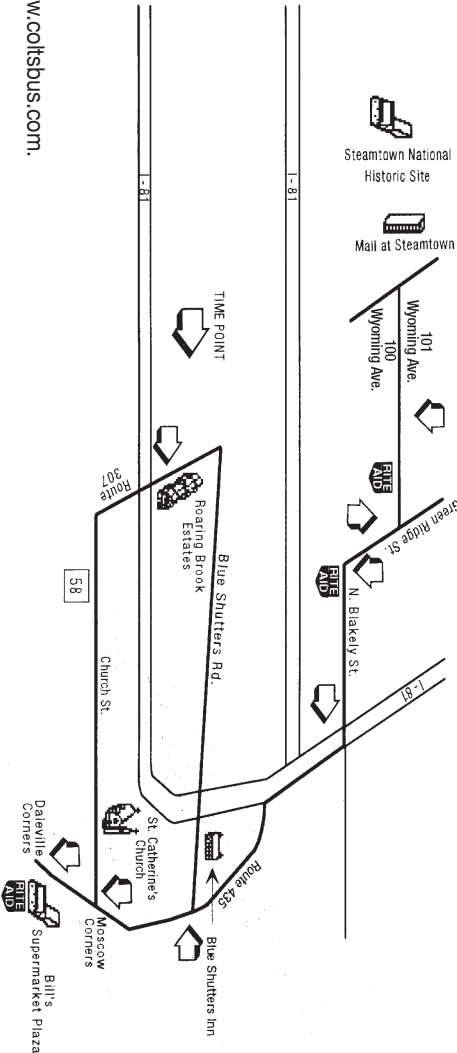

58 NORTH POCONO DALEVILLE

Call 346-2061 for additional information or visit www.coltsbus.com.