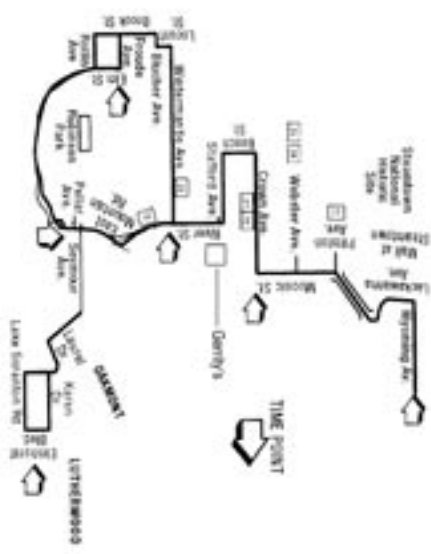

COUNTY OF LACKAWANNA TRANSIT SYSTEM

**EAST MOUNTAIN
WINTERMANTLE
OAKMONT**

- Mall at Steamtown
- Steamtown National Historic Site
- East Mountain
- Wintermantle
- Clarion Hotel
- Mountain Rest Nursing Home
- Robinson Park
- Gerrity's

**21 EAST MOUNTAIN
22 WINTERMANTLE
23 OAKMONT**

Call 346-2061 for additional information or visit www.coltsbus.com

Monday through Friday

Arrival times at terminals are approximate and will vary because of road and traffic conditions.

FROM DOWNTOWN TO E. MOUNTAIN/ WINTERMANTLE/OAKMONT

101 Wyoming Ave. Downtown	Moosic St. at Crown Ave.	Wintermantle Ave. at River St.	Froude Ave. at Elm St.	Lutherwood
AM	AM	AM	AM	AM
7:35	7:39	7:45	7:49	7:59
8:35	8:39	8:45	8:49	8:59
9:35•	9:39	9:45	9:49	9:59
10:35	10:39	10:45	10:49	10:59
11:35•	11:39	11:45	11:49	11:59
PM	PM	PM	PM	PM
12:35	12:39	12:45	12:49	12:59
1:35•	1:39	1:45	1:49	1:59
2:35	2:39	2:45	2:49	2:59
3:35•	3:39	3:45	3:49	3:59
4:35	4:39	4:45	4:49	4:59
5:35	5:39	5:45	5:49	5:59